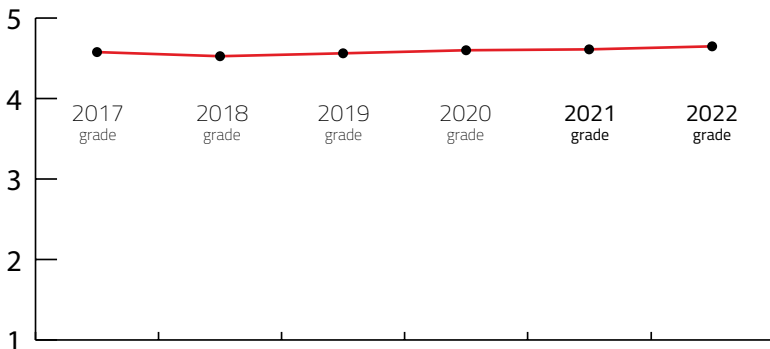

XL MEETING DESTINATION

Destination that can host more than 2,000 congress attendees

DESTINATION CAPACITY

The number of 4* and 5* category hotel rooms	26,642	Banquet hall maximum capacity	8,096
The number of 4* and 5* category hotels	223	The largest hall in the city (in m2)	43,000 m2
Number of studios for digital and hybrid events	15	Average internet speed when organising event	33 Mbps
Destination population	1,636,762	Maximum hall capacity in theatre style	14,288

Index: Banquet hall maximum capacity / Maximum hall capacity in theatre style	176,48 lower is better
Index: Hotel Rooms / Maximum hall capacity in theatre style	53,99 lower is better

OVERALL PERFORMANCE IN 2022

SIX YEARS RESULTS FROM 2017 TO 2022

Year	2017	2018	2019	2020	2021	2022
FINAL GRADE	4.58	4.53	4.56	4.60	4.61	4.65

BARCELONA, SPAIN

4,59

Destination Final Grade from 2017 to 2022

Sources: Kongres Magazine MTLG, ICCA, Numbeo, ACI Europe