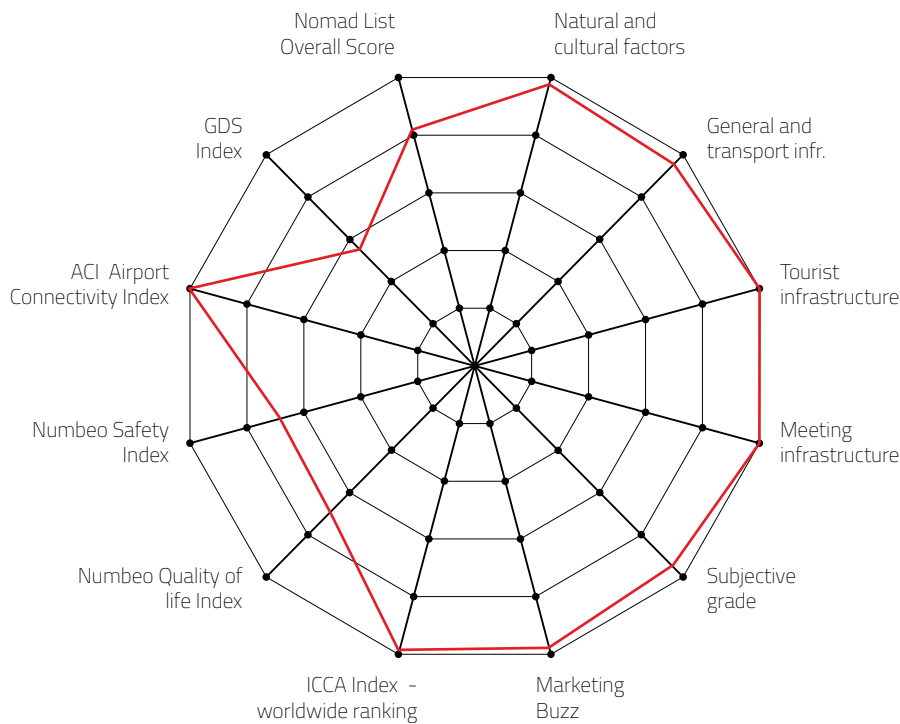

OVERALL PERFORMANCE IN 2022

Natural and cultural factors	4.96
General and transport infrastructure	4.89
Tourist infrastructure	5.00
Meeting infrastructure	5.00
Subjective grade	4.86
Marketing Buzz	4.97
ICCA Index - worldwide ranking	4.99
Numbeo Quality of life Index	3.51
Numbeo Safety Index	3.36
ACI Airport Connectivity Index	5.00
GDS Index	2.90
Nomad List Overall Score	4.06
FINAL GRADE	4.65

SIX YEARS RESULTS FROM 2017 TO 2022

Year	2017	2018	2019	2020	2021	2022
FINAL GRADE	4.58	4.53	4.56	4.60	4.61	4.65